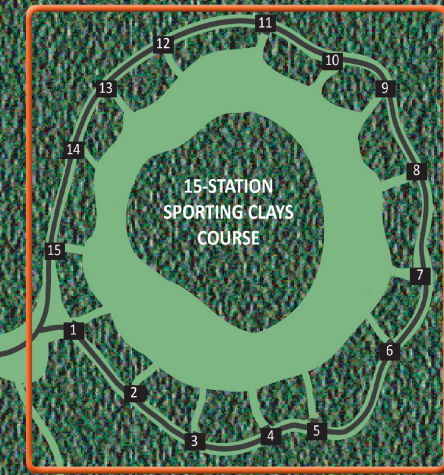

# CMP Talladega Marksmanship Park

Main Entrance from  
Turner Mill Road

ACTION PISTOL  
RANGES

MIXED-USE  
RIFLE & PISTOL  
RANGES

RANGE 1

## LEGEND

- CMP Talladega Training & Range Administration Building. Classrooms, retail store, guest lounges, retail store, spectator and exhibitor areas, competitor awards and recognition area.
- RANGE 1- 50 METER 3X20 RANGE
- RANGE 2- 50 FINALS RANGE
- RANGE 3- 25 METER SPORT-PISTOL
- 50 Foot Pistol Range. Concealed Carry Weapon pistol range with 20 covered firing points.
- Action Pistol Range. 3 50 yard Action Pistol bays.
- Action Pistol Range. 12 25 yard Action Pistol bays.
- Sporting Clays Range. Sporting Clays shotgun course featuring 15 challenging stations.
- Trapshooting Field. Shotgun trap field featuring a 5-Stand overlay.
- Parking Areas & Range Roads
- Cart Paths and Walking Trails